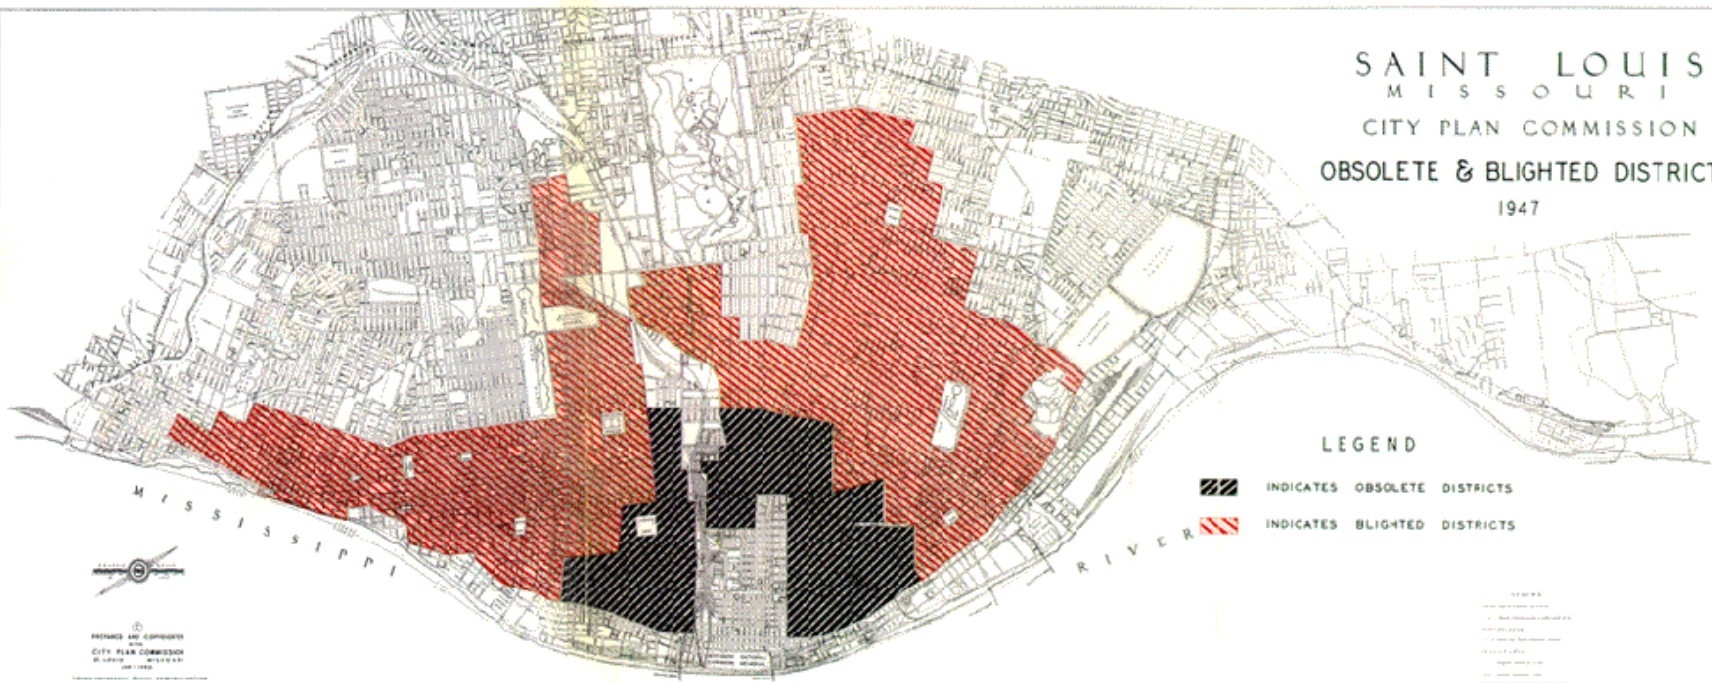

SAINT LOUIS
MISSOURI
CITY PLAN COMMISSION
OBSOLETE & BLIGHTED DISTRICTS
1947

Area of decadence—7.4 per cent of city. Area of blight—27 per cent of city.
This cancerous growth may engulf the entire city if steps are not taken to prevent it.