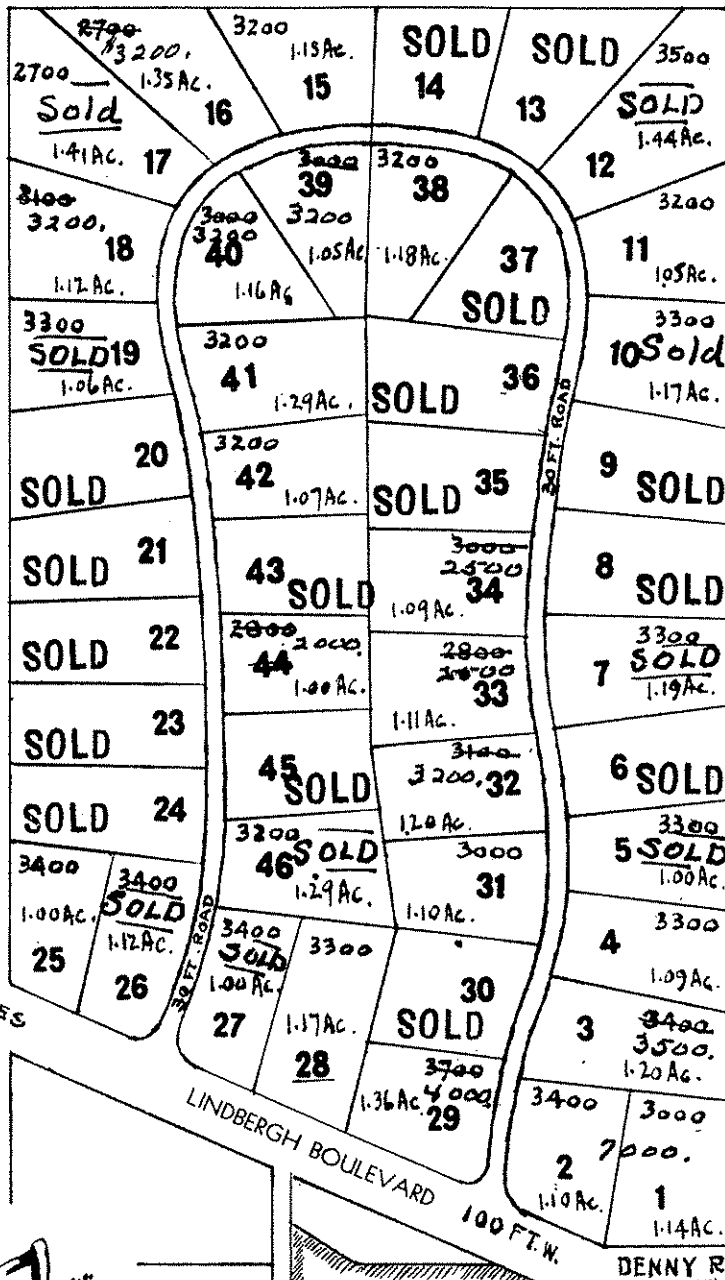

St. Louis County's finest Homesite

ALL HOMESITES
ONE ACRE OR MORE
WITH
PROTECTIVE
RESTRICTIONS.

SCALE
1 INCH = 300 FEET.

TO KIRKWOOD 2 MILES

LINDBERGH BOULEVARD 100 FT. W.

DENNY RD. 60 FT.

MEADOWS

EXCLUSIVE ACRE HOMESITES